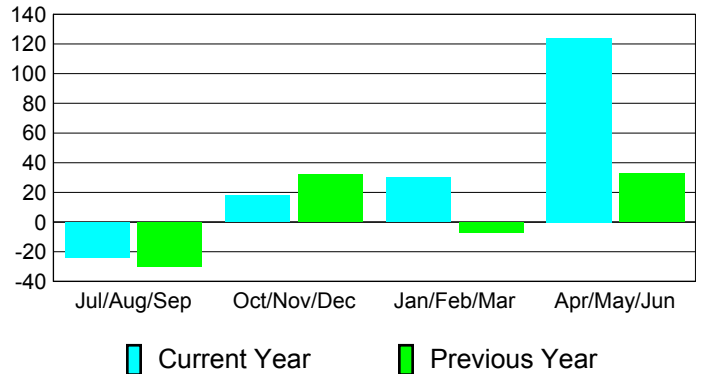

Membership Results
2010-2011

Membership
2009-2010

Month	Net Memb Goal	Actual New Memb	Actual Dropped Memb	Gain/Loss of Memb	Gain/Loss of Memb
Jul/Aug/Sep	48	36	-60	-24	-30
Oct/Nov/Dec	48	43	-25	18	32
Jan/Feb/Mar	38	57	-27	30	-7
Apr/May/Jun	28	146	-22	124	33
Totals	162	282	-134	148	28

Membership Results 2010-2011

Goal, New, Dropped, Gain/Loss

Comparison of Membership Gain/Loss

Current Year Compared to the Previous Year

Gender Comparison 2010-2011

Jul/Aug/Sep

Oct/Nov/Dec

Jan/Feb/Mar