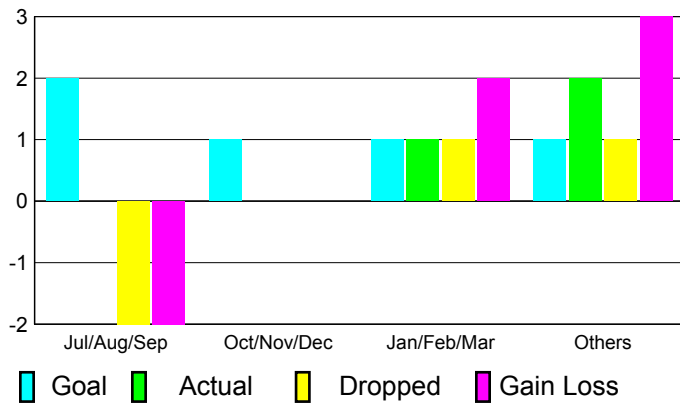

2010-2011 GMT Reports for District (or Undistricted) **District LA 5**

GMT: **Mr. Edisson Karnopp**

Location: **BRAZIL**

GMT CA: **3**

CLUBS

Club Results
2010-2011

Clubs
2009-2010

Month	New Club Goal	Actual New Clubs	Actual Dropped Clubs	Gain/Loss of Clubs	Gain/Loss of Clubs
Jul/Aug/Sep	2	0	-2	-2	0
Oct/Nov/Dec	1	0	0	0	0
Jan/Feb/Mar	1	1	1	2	0
Apr/May/Jun	1	2	1	3	0
Totals	5	3	0	3	0

Club Results 2010-2011

Goal, New, Dropped, Gain/Loss

Comparison of Club Gain/Loss

Current Year Compared to the Previous Year

YTD Status Quo Clubs 2010-2011

Status Quo Clubs Compared to Status Quo Members

MEMBERSHIP

Membership Results
2010-2011

Membership
2009-2010

Month	Net Memb Goal	Actual New Memb	Actual Dropped Memb	Gain/Loss of Memb	Gain/Loss of Memb
Jul/Aug/Sep	48	36	-60	-24	-30
Oct/Nov/Dec	48	43	-25	18	32
Jan/Feb/Mar	38	57	-27	30	-7
Apr/May/Jun	28	146	-22	124	33
Totals	162	282	-134	148	28