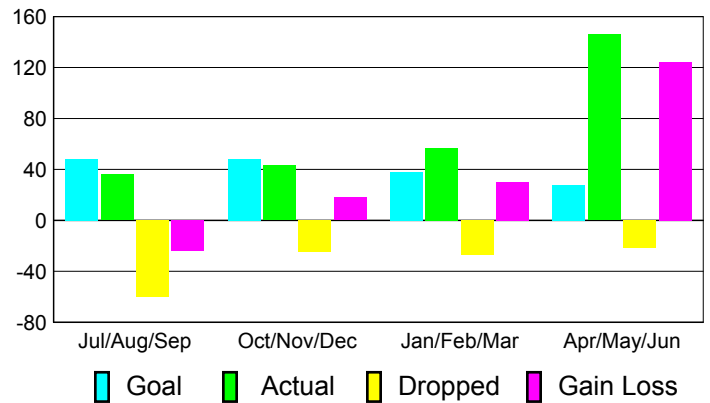

Membership Results 2010-2011

Goal, New, Dropped, Gain/Loss

Comparison of Membership Gain/Loss

Current Year Compared to the Previous Year